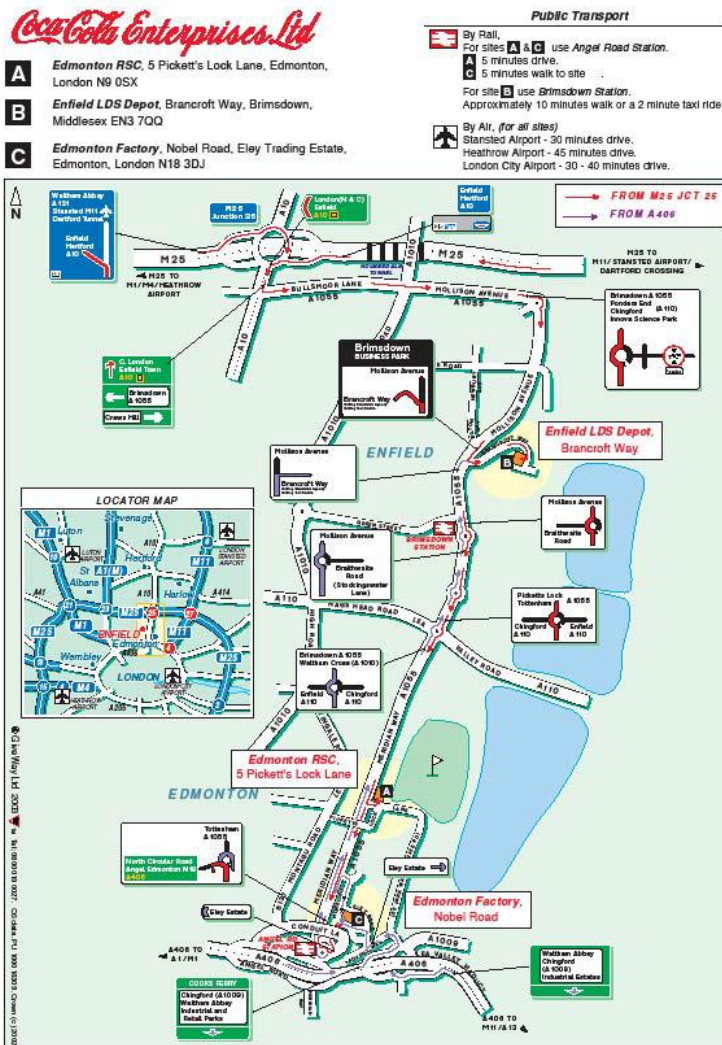

The Edmonton Education Centre: Key Information for Visitors

Getting There

By Car: The Education Centre is attached to the Edmonton Factory (site C on the map below). For satnav users, the postcode is N18 3DJ.

By Public Transport: Take the underground to Tottenham Hale (Victoria Line) and the 192 bus from outside the station (Enfield bound/10 minute journey). Get off the bus at the Tesco Superstore. It is then 5 minute walk. NB: Trains only stop at Angel Rd (overland station) during peak times.

Parking

Very limited. Unfortunately we cannot reserve spaces in the staff car park. You can park (no charge) adjacent to the factory on Nobel Rd and there are some spaces in a lay-by off the slip road from the A406.